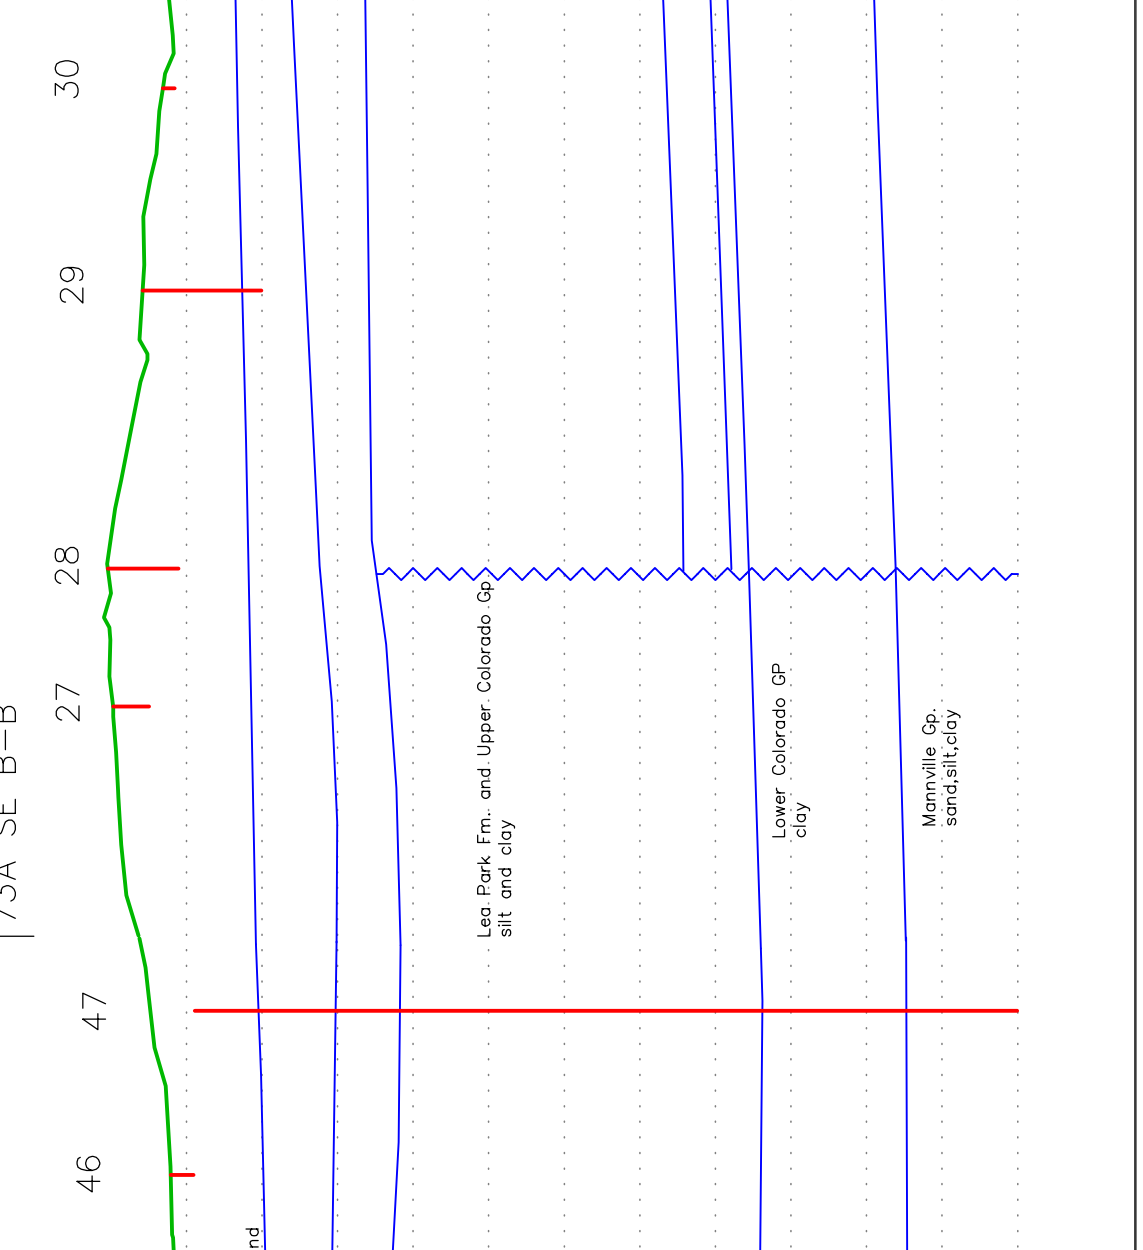

## 73A SW B-B'

73A SW B-B'

## 73A SE B-B'

73A SE B-B'

Testhole or Well

Flowing well

This document may not be copied without the consent of the  
 author. However, copies may be made for personal or  
 professional use, provided that the source is acknowledged.  
 This document is available on the Internet at: [www.saskatchewan.ca](http://www.saskatchewan.ca)