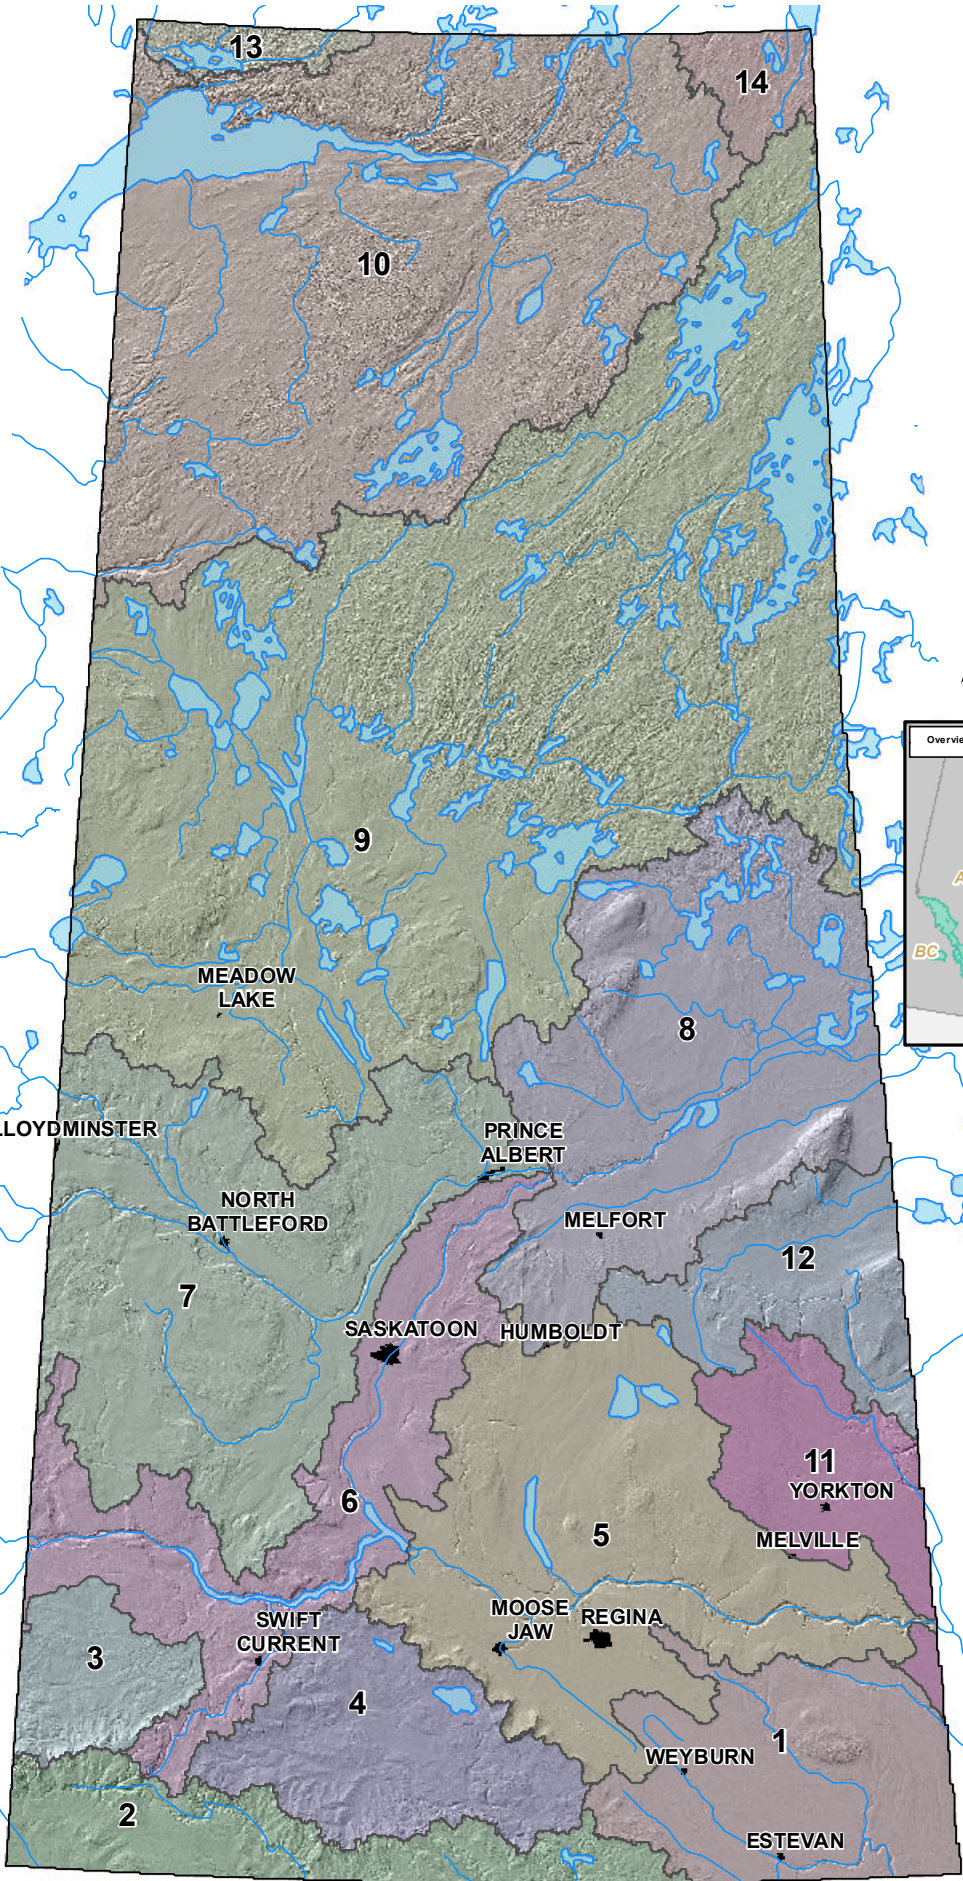

MAJOR BASINS IN SASKATCHEWAN

- LEGEND**
- CITIES
 - ~ RIVERS
 - ☪ LAKES
 - MAJOR BASINS**
 - 1 Souris River Basin
 - 2 Missouri River Basin
 - 3 Cypress Hills Basin (North Slope)
 - 4 Old Wives Lake Basin
 - 5 Qu'Appelle River Basin
 - 6 South Saskatchewan River Basin
 - 7 North Saskatchewan River Basin
 - 8 Saskatchewan River Basin
 - 9 Churchill River Basin
 - 10 Lake Athabasca Basin
 - 11 Assiniboine River Basin
 - 12 Lake Winnipegosis Basin
 - 13 Tazin River Basin
 - 14 Kasba Lake Basin

Date:
Map Produced Apr. 11, 2013

Project Folder #:
H:\GIS

File Name:
Major_Basins_M181_8_SX11.mxd

Map Produced By:
Water Security Agency, Geomatics

Paper Size:
Custom 215.9mm x 279.4mm (8.5 x 11 inches)

Copyright:
Map © 2013, Government of Saskatchewan
All Datasets © 2013, Government of Saskatchewan.

Disclaimer:
WSA prepares maps with varying degrees of accuracy and completeness dependent on the circumstances and available data. WSA makes no representation that this map will be sufficient for all uses. The user is advised to confirm the information contained herein in the event that precision and currency of data are required.